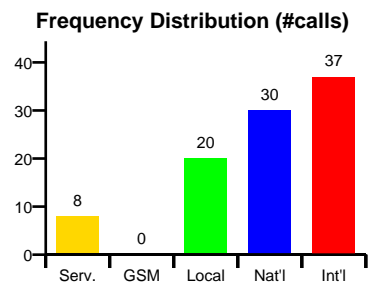

Telco Invoice Overview: May-Jun 2002

Click on non-empty days to jump to details page!

Analysis

Call Details

Move the mouse over the vertical bars (don't click) to see details popup!

	Date	Start	Duration	Number	Amount
😊	10.05.2002	16:55:36	00:19:49	0011620211	0.74
■	10.05.2002	20:45:37	00:11:01	00480027802	0.44

	Date	Start	Duration	Number	Amount
■	12.05.2002	10:27:28	00:00:38	0337863817	0.03
■	12.05.2002	11:25:01	00:04:54	00480027802	0.18

	Date	Start	Duration	Number	Amount
■	14.05.2002	16:10:08	00:00:24	00458398788	0.21
■	14.05.2002	16:11:21	00:00:07	00458398788	0.21
■	14.05.2002	16:12:00	00:12:09	00458398788	2.80
■	14.05.2002	18:23:01	00:27:16	0337863817	0.72