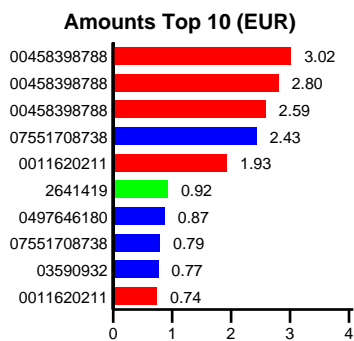

Telco Invoice Overview: May-Jun 2002

Click on non-empty days to jump to details page!

Analysis

Call Details

Move the mouse over the vertical bars (don't click) to see details popup!

	Date	Start	Duration	Number	Amount
😊	10.05.2002	16:55:36	00:19:49	0011620211	0.74
■	10.05.2002	20:45:37	00:11:01	00480027802	0.44

	Date	Start	Duration	Number	Amount
■	12.05.2002	10:27:28	00:00:38	0337863817	0.03
■	12.05.2002	11:25:01	00:04:54	00480027802	0.18

	Date	Start	Duration	Number	Amount
■	14.05.2002	16:10:08	00:00:24	00458398788	0.21
■	14.05.2002	16:11:21	00:00:07	00458398788	0.21
■	14.05.2002	16:12:00	00:12:09	00458398788	2.80
■	14.05.2002	18:23:01	00:27:16	0337863817	0.72