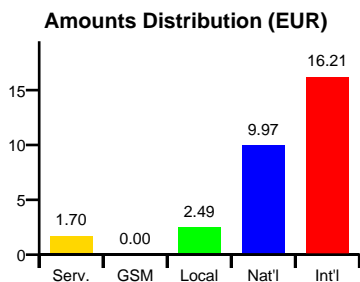

Telco Invoice Overview: May-Jun 2002

Click on non-empty days to jump to details page!

Analysis

Call Details

Move the mouse over the vertical bars (don't click) to see details popup!

	Date	Start	Duration	Number	Amount
😊	10.05.2002	16:55:36	00:19:49	0011620211	0.74
■	10.05.2002	20:45:37	00:11:01	00480027802	0.44

	Date	Start	Duration	Number	Amount
■	12.05.2002	10:27:28	00:00:38	0337863817	0.03
■	12.05.2002	11:25:01	00:04:54	00480027802	0.18

	Date	Start	Duration	Number	Amount
■	14.05.2002	16:10:08	00:00:24	00458398788	0.21
■	14.05.2002	16:11:21	00:00:07	00458398788	0.21
■	14.05.2002	16:12:00	00:12:09	00458398788	2.80
■	14.05.2002	18:23:01	00:27:16	0337863817	0.72