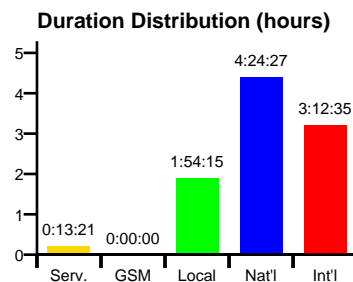

Telco Invoice Overview: May-Jun 2002

Click on non-empty days to jump to details page!

Analysis

Call Details

Move the mouse over the vertical bars (don't click) to see details popup!

	Date	Start	Duration	Number	Amount
😊	10.05.2002	16:55:36	00:19:49	0011620211	0.74
■	10.05.2002	20:45:37	00:11:01	00480027802	0.44

	Date	Start	Duration	Number	Amount
■	12.05.2002	10:27:28	00:00:38	0337863817	0.03
■	12.05.2002	11:25:01	00:04:54	00480027802	0.18

	Date	Start	Duration	Number	Amount
■	14.05.2002	16:10:08	00:00:24	00458398788	0.21
■	14.05.2002	16:11:21	00:00:07	00458398788	0.21
■	14.05.2002	16:12:00	00:12:09	00458398788	2.80
■	14.05.2002	18:23:01	00:27:16	0337863817	0.72